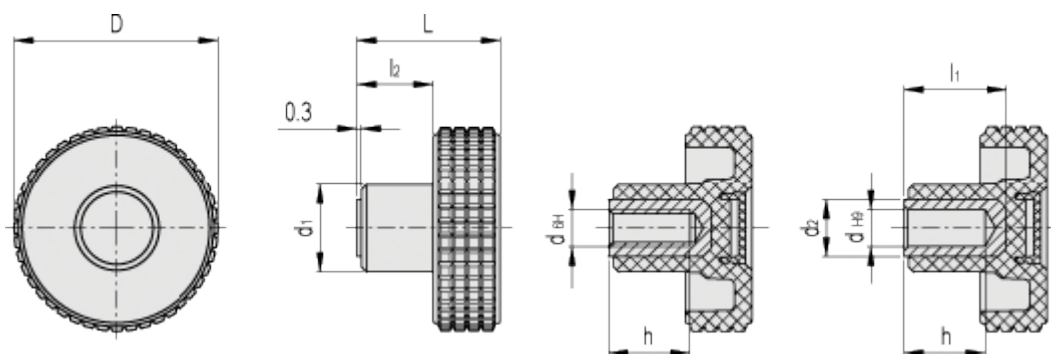

# Data Sheet

Article number: 23020342013

Description: E+G Fingregreb MBT.30-B-M5-C3, grey centre cap

## Measures

D = 31

$l_2 = 11.5$

$d_1 = 15$

$d_2 = -$

$d_{H6} = M5$

$d_{H9} = -$

$h = 10$

$L = 24$

$l_1 = -$